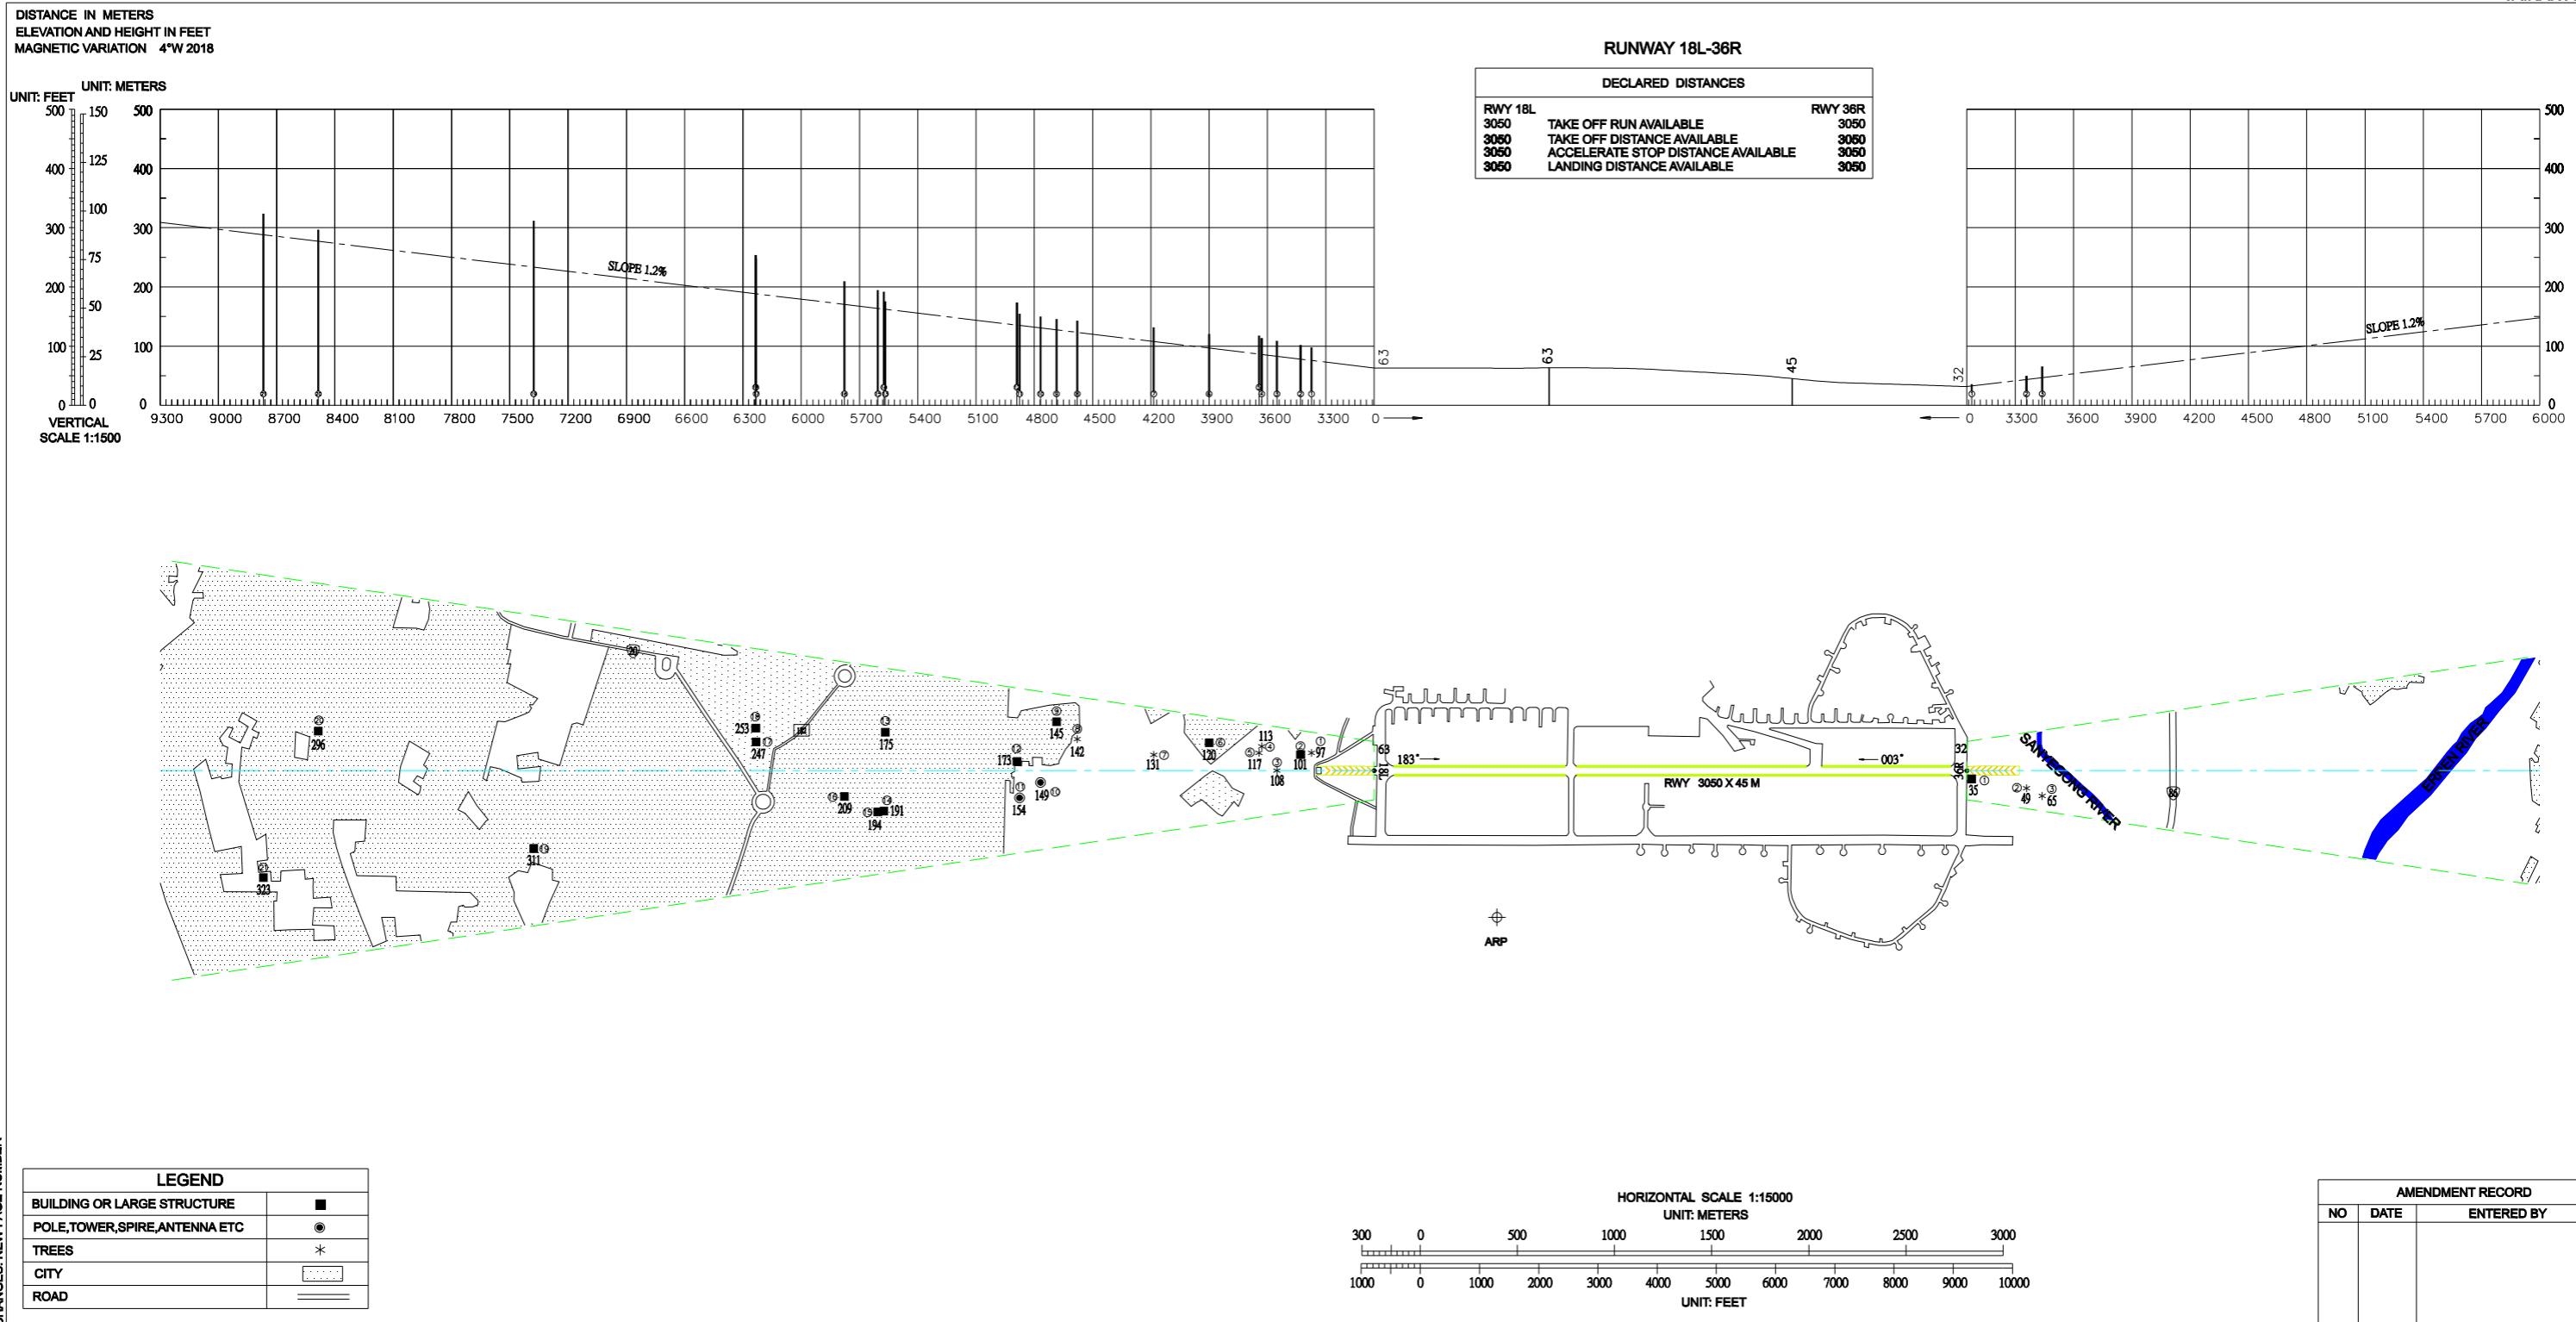

AERODROME OBSTACLE CHART-TYPE A (OPERATING LIMITATIONS)

臺南機場  
TAINAN AD

CHANGES: NEW PAGE NUMBER